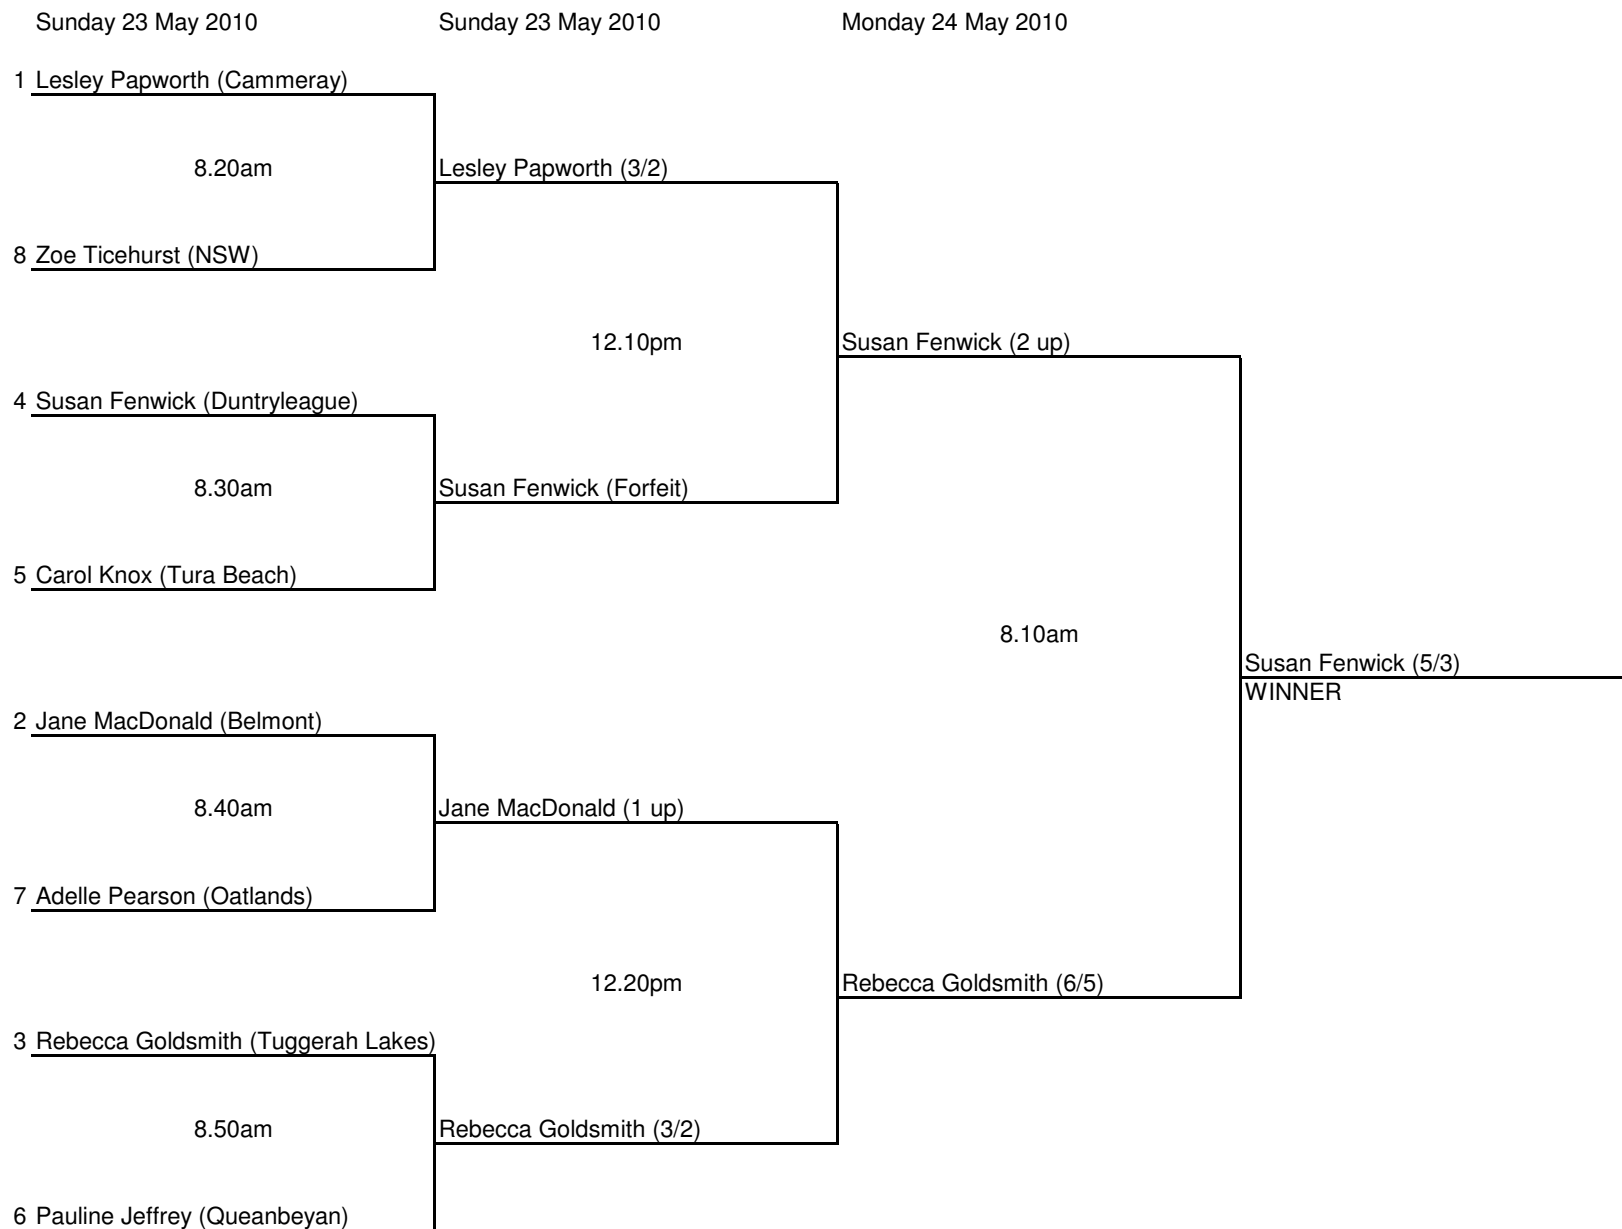

2010 NSWLGU SALVER